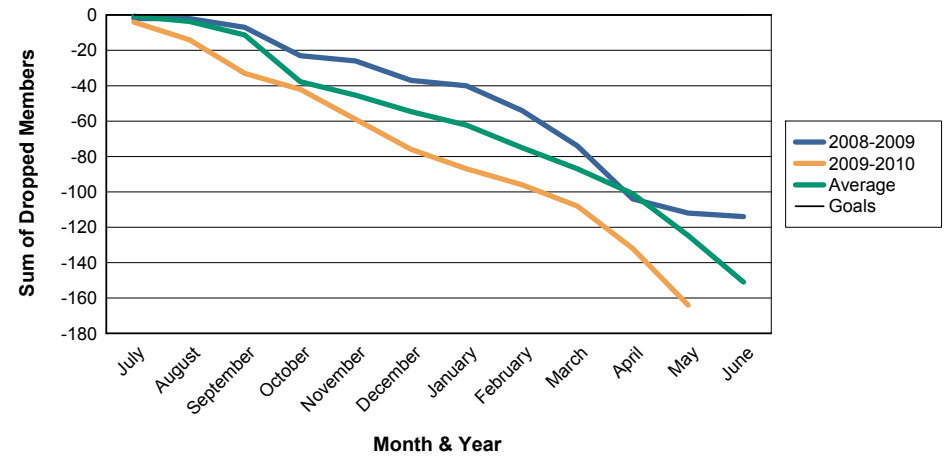

For District 352

Sum of Charter Members/ Month & Year

For District 352

3 Year Comparisons for GMT Constitutional Area 6

By GMT District

As of May 2010

Sum of New Members/ Month & Year

For District 352

Sum of Dropped Members/ Month & Year

For District 352

Sum of Net Members/ Month & Year

For District 352