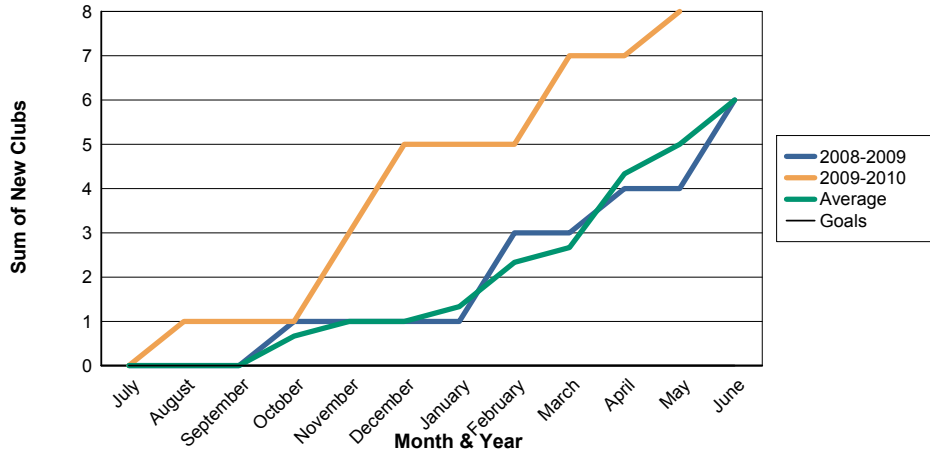

3 Year Comparisons for GMT Constitutional Area 6

By GMT District

As of May 2010

Sum of New Clubs/ Month & Year

For District 352

Sum of Dropped Clubs/ Month & Year

For District 352

Sum of Net Clubs/ Month & Year