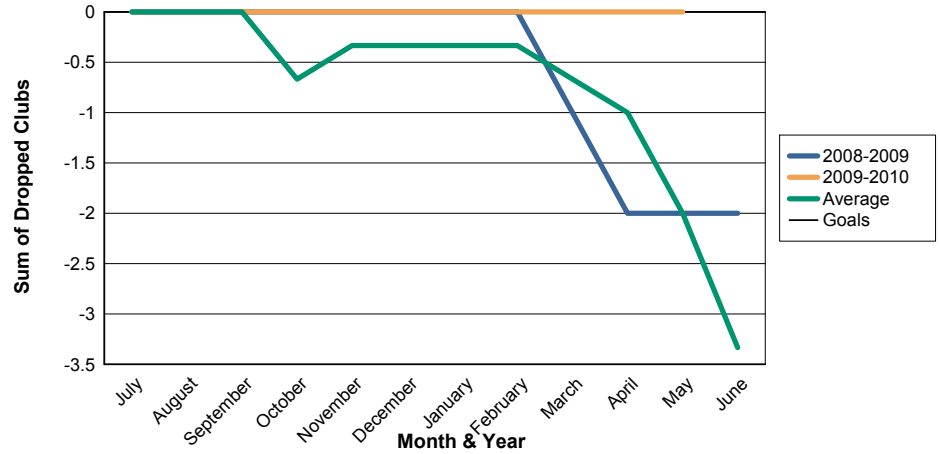

3 Year Comparisons for GMT Constitutional Area 6

By GMT District

As of May 2010

Sum of New Clubs/ Month & Year

For District 352

Sum of Dropped Clubs/ Month & Year

For District 352

Sum of Net Clubs/ Month & Year