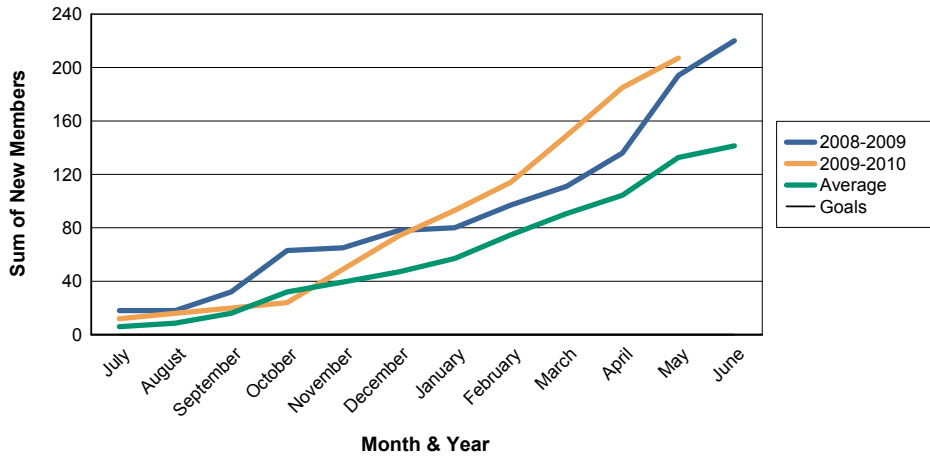

For District 352

Sum of Charter Members/ Month & Year

For District 352

3 Year Comparisons for GMT Constitutional Area 6

By GMT District

As of May 2010

Sum of New Members/ Month & Year

For District 352

Sum of Dropped Members/ Month & Year

For District 352

Sum of Net Members/ Month & Year

For District 352