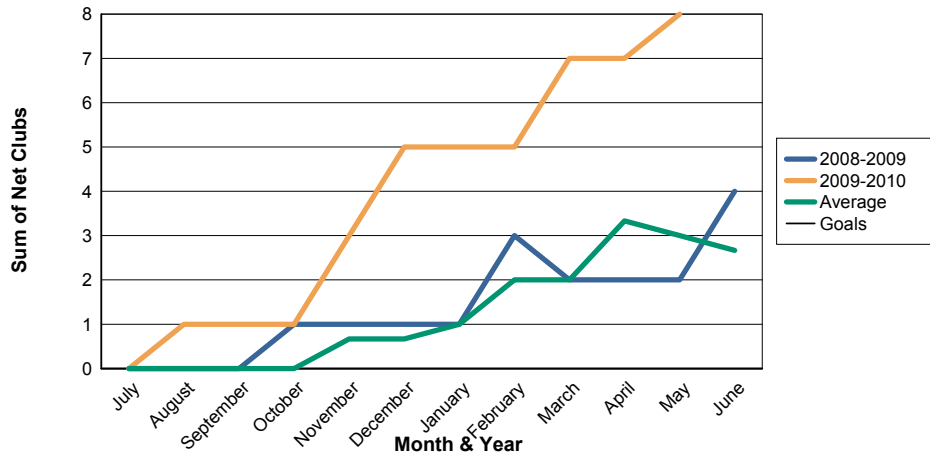

Sum of Net Clubs/ Month & Year

For District 352