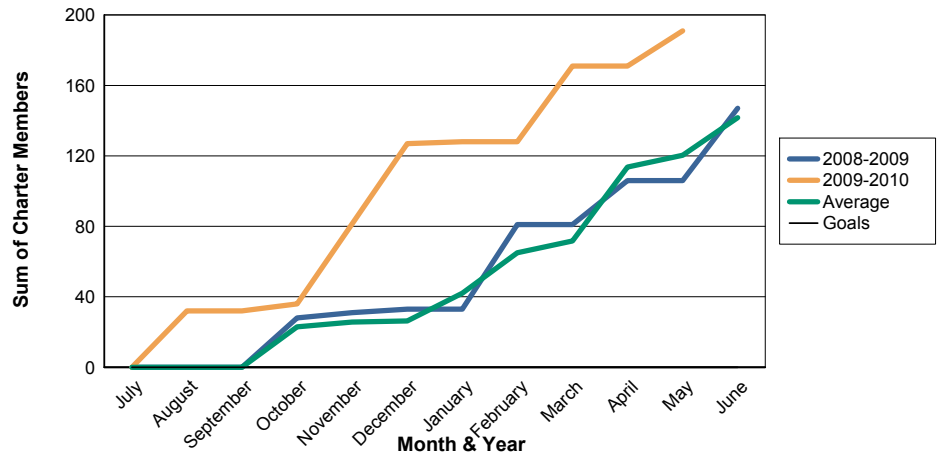

Sum of Charter Members/ Month & Year

For District 352